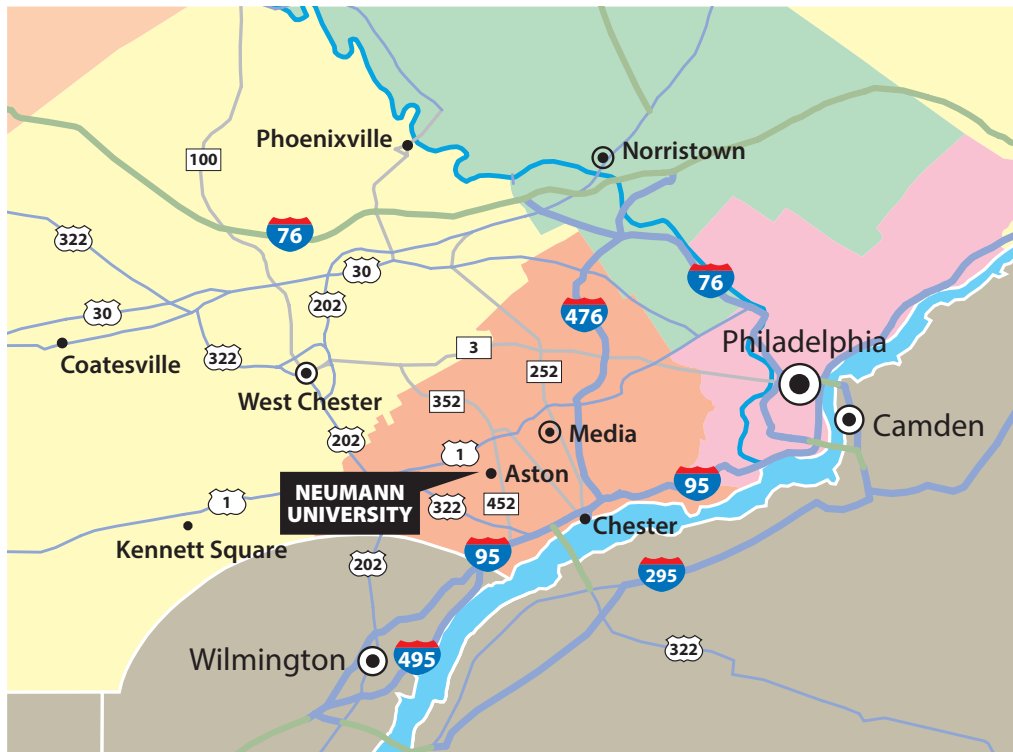

From New York

Route I-95 South. Follow directions from Philadelphia.

From Pittsburgh

Pennsylvania Turnpike East on Route 76 to Route 476 South (Blue Route). Follow directions from Route 476 (Blue Route).

From Northern New Jersey

New Jersey Turnpike South to Exit 2, Route 322 West. Follow directions from Southern New Jersey.

From Delaware/Maryland/Washington, D.C.

I-95 north to Exit 2, Route 452. North on Route 452 to five-points intersection. Left on Concord Road to University entrance 1/2 mile on right. Or, North on Foulk Road to Concord Road, right on Concord Road 1 1/4 miles to University entrance.

From Southern New Jersey

Route 322 West across Commodore Barry Bridge. Route 322 West to Route 452 North. North on Route 452 to five points intersection. Left on Concord Road to University entrance 1/2 mile on right.

Five points intersection is the intersection of Knowlton Road, Concord Road and Pennell Road (Route 452).